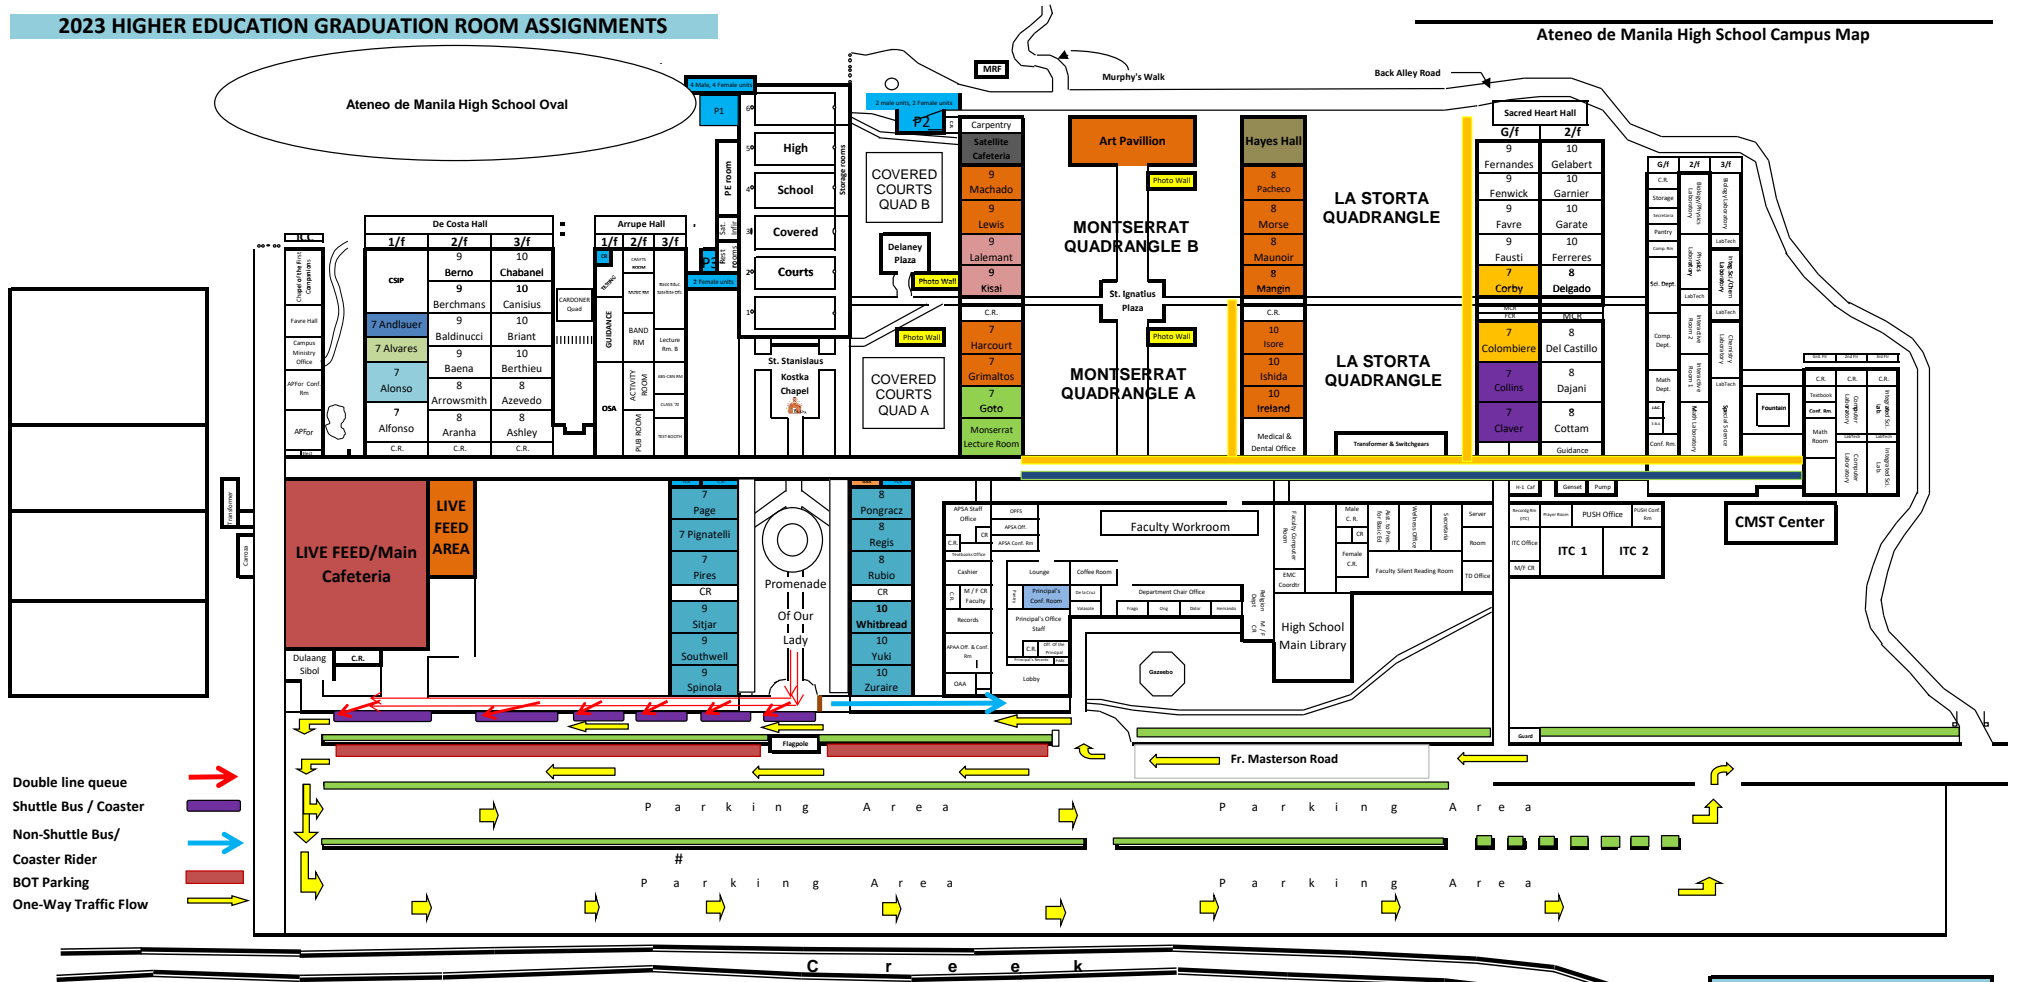

# 2023 HIGHER EDUCATION GRADUATION ROOM ASSIGNMENTS

Ateneo de Manila High School Campus Map

- Double line queue →
- Shuttle Bus / Coaster →
- Non-Shuttle Bus/ Coaster Rider →
- BOT Parking →
- One-Way Traffic Flow →

- 7 Alvares : ROTC CADETS
- 7 Alonso : USHERING GROUP
- P : Tent for Portalets
- Main Caf : AAA Flower Area
- SERENDRA : LIVE FEED / SPILL OVER AREA
- 7 Andlauer : BAND

- Main Caf Faculty Lounge : LOYOLA SCHOOLS BOOKSTORE
- 9 Machado - 7 Grimaltos: 8 Pacheco - 10 Ireland Art Pavilion : PHOTO GALLERY
- PRINCIPAL'S CONF. RM. : STAGE PARTY
- EDSA WALK, MONSERRAT CORRIDORS & ROOMS, LA STORTA CORRIDORS & ROOMS : SOSS/SOSE LINING UP AREA
- EDSA WALK UP TO CMST : SOH/SOM LINING UP AREA

- 9 Kisai - 9 Lalemant : FACULTY DRESSING ROOMS
- 7 Goto - Lecture Room : MA / MS / PH.D. DRESSING ROOMS
- 7 Corby and 7 Colombiere : SOSS/JGSOM DRESSING ROOMS
- 7 Collins and 7 Claver : SOH/SOSE DRESSING ROOMS
- MAIN CAFETERIA : LIVE FEED/SPILL OVER AREA
- HAYES HALL : Grad Orientation 9:30-10:30, 2:30-3:30
- 10 IRELAND : Undergrad Orientation 1:30-2:30pm